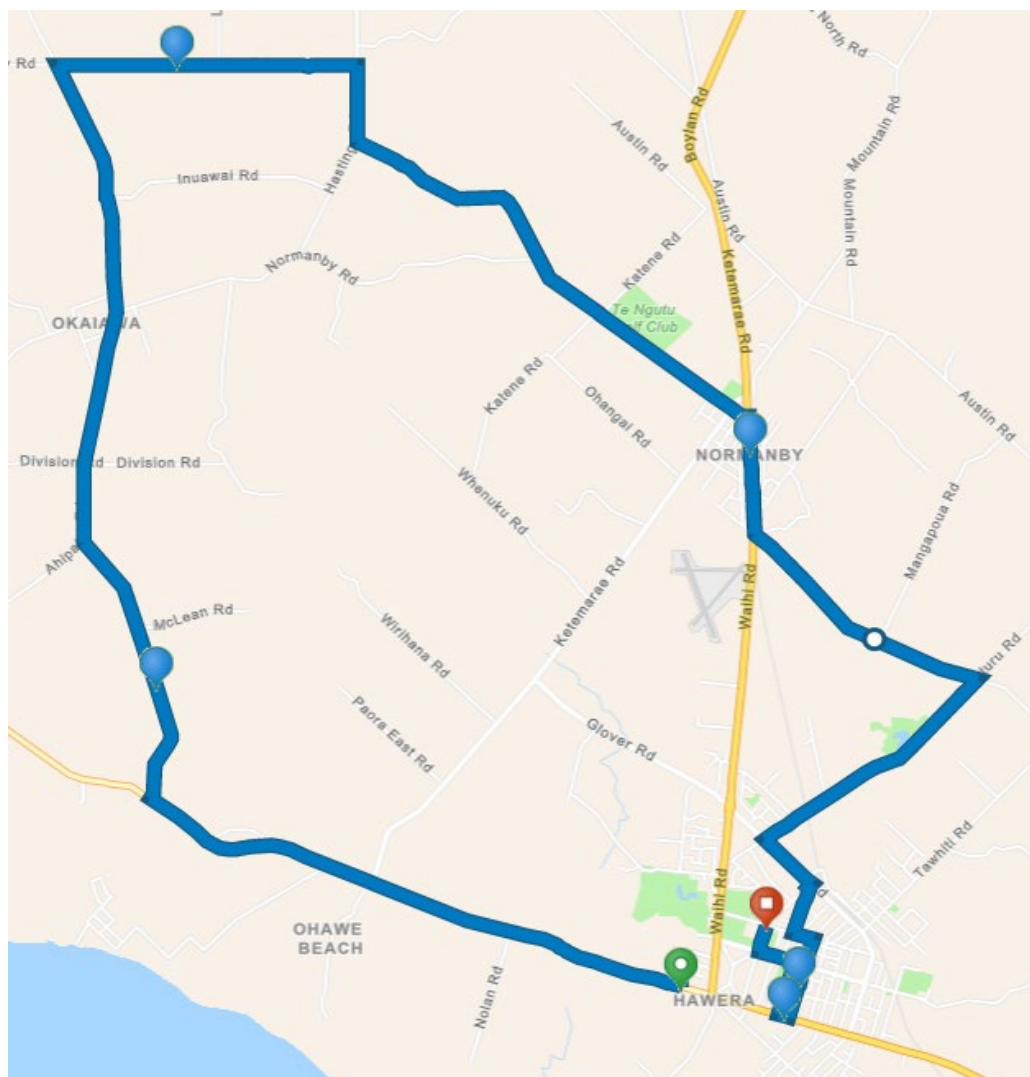

D070105 Normanby Okaiawa

Schools on route: Te Paepae o Aotea (Head School), Normanby School, St Joseph’s School

Stops:	Time: AM	Time: PM
Depart Depot 17 Turuturu Road	7:40	
Scott Road / Highway 45	7:50	
Scott Road / Mclean Road	7:55	
Scott Road / Ahipaipa	7:56	
Okaiawa Pub	8:00	
Tempsky Road / Ahipaipa	8:05	
Tempsky Road / Hastings Road	8:10	
Upper Katene Road / Mawhitiwhiti Road	8:15	
Waihi Road / Ohangai Road	8:20	
Ohangai Road / Turuturu Road	8:25	
Te Paepae o Aotea	8:30	
Vogel Street / South Road	8:35	

Please be at the allocated stop about 10 minutes before the bus is due to arrive and always allow 5 minutes after the allocated time in case of delays.