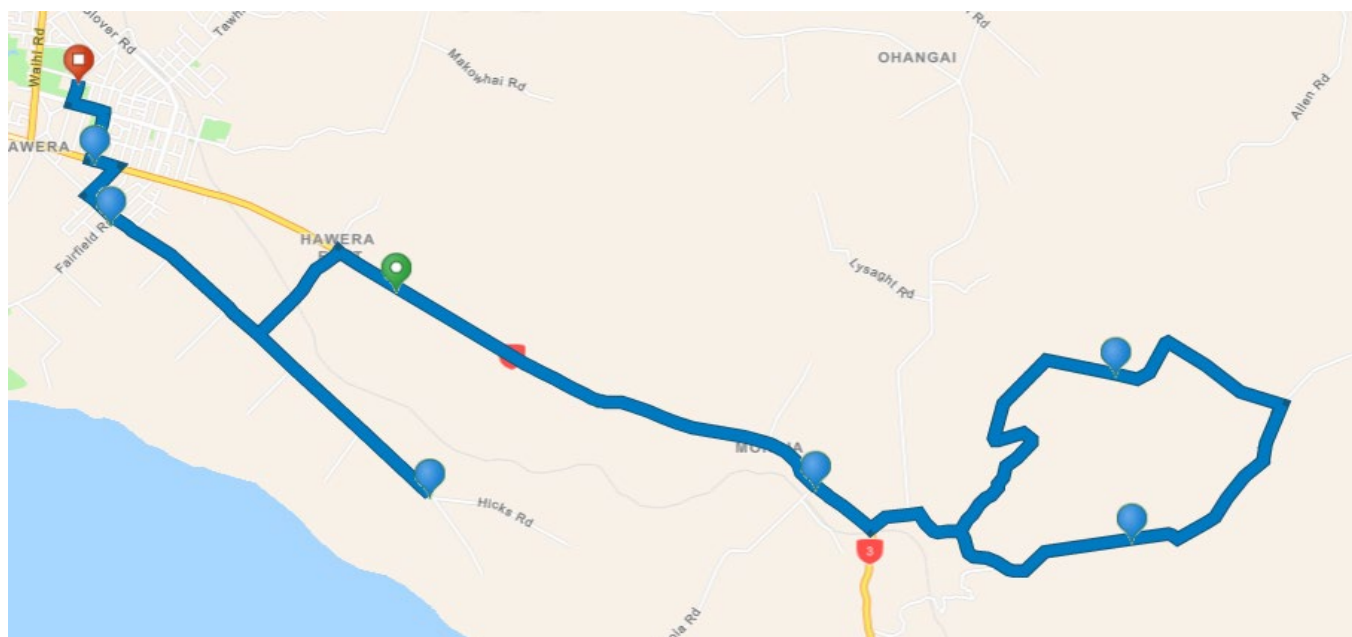

# D070109 Manaia Kapuni

Schools on route: Te Paepae o Aotea (Head School)

Stops:	Time: AM	Time: PM
Depart Depot 17 Turuturu Road	7:15	
103 Manaia Road	7.36	
Normanby/ Manaia Road Corner	7.40	
Thomas/ Manaia Road Corner	7.41	
Kapuni Hall	7.45	
28 Skeet Road, Kapuni	7.45	
Skeet/ Glenn Road Corner	7.47	
210 Upper Glen Road Corner	7.55	
Lower Glenn / Main Road Corner	7.58	
Normanby / South Road Corner	8.00	
Town Hall Manaia	8.04	
Inaha Road / Surf Highway 45	8:10	
Te Paepae o Aotea	8:20	
St Joseph's Primary	8:30	

# Route D070103 Whakamara Loop

Schools on route: Te Paepae o Aotea, St Joseph's School, Ramanui School

Stops:	Time: AM	Time: PM
Depart Depot 17 Turuturu Road	7.25	
Hunts Road / SH3	7.40	
216 Whakamara Road	7.45	
Ingahape Road, Old Hall	7:50	
Mokoia Shop, Opposite Mokoia School	8:00	
461B South Road, SH3	8:10	
Hicks Road/ Manawapou Road	8:15	
McAlpine Road/Manawapou Road	8:20	
St Josephs School	8:25	
Te Paepae o Aotea	8:30	3:15
Hawera Pri / Kiwi Club House ( Manawapou Rd)		3:25
Hicks Road/ Manawapou Road		3:30
Whareroa Rd / SH3		3:35
Mokoia School		3:45
Meremere Rd / Whakamara Rd		3:50
216 Whakamara Road		3:55
Ingahape Road, Old Hall		4:00
Ingahape Road / Whakamara Road		4:05
Depot		4:20

# D070107 Ararata

Schools on Route: Te Paepae o Aotea, St Josephs School, Tawhiti School

Stops:	Time: AM	Time: PM
Depart Depot 17 Turuturu Road	7:25	
Turuturu Road / Ohangai Road	7:30	
Austin Road / Ngawini Road	7:35	
Ngawini Road / Ararata Road	7:45	
Makino Valley	7:50	
Ararata Road / Tangahoe Valley Road	8:00	
Tawhiti Road / Ohangai Road	8:10	
Tawhiti Primary	8:14	
St Joseph's Primary	8:20	
Te Paepae o Aotea	8:25	3:10
Tawhiti Primary		3:25
Tawhiti Road / Ohangai Road		3:30
Ararata Road / Tangahoe Valley Road		3:40
Makino Valley		3:50
Ngawini Road / Ararata Road		4:00
Austin Road / Ngawini Road		4:10
Turuturu Road / Ohangai Road		4:15
Depot		4:20