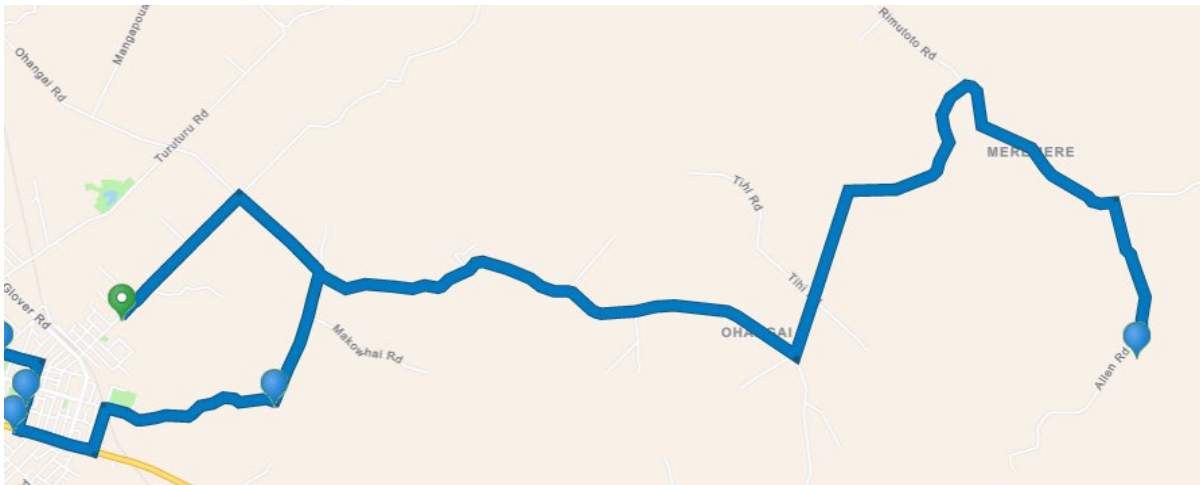

D070106 - Meremere

Schools on route: Te Paepae o Aotea (Head School), Hawera Christian School, St Josephs School

Stops:	Time: AM	Time: PM
Depart Depot 17 Turuturu Road	7:15	
Ohangai Road / Tawhiti Road	7:20	
Allen Road Turn around (old cowshed past 195 Allen Road)	7.45	
Allen Road Corner	7.45	
1100 Meremere Road	7.50	
614 Meremere Road	7.55	
Ohangai Road (old School)	8.00	
Katewheta Road Corner	8.02	
Matangara Road Top End (Ohangai Road End)	8.05	
Makowhai Road Corner	8.05	
218 Matangara Road	8.05	
Tawhiti School	8:21	
Te Paepae o Aotea	8:30	3:10
Tawhiti School		3:25
218 Matangara Road		3:30
Makowhai Road Corner		3:30
Katewheta Road Corner		3:35
Ohangai Road (old School)		3:40
614 Meremere Road		3:42
1100 Meremere Road		3:45
Allan Road Corner		3:50
Allen Road Turn around (old cowshed past 195 Allen Road)		3:55
Depot		4:15

Please be at the allocated stop about 10 minutes before the bus is due to arrive and always allow 5 minutes after the allocated time in case of delays.