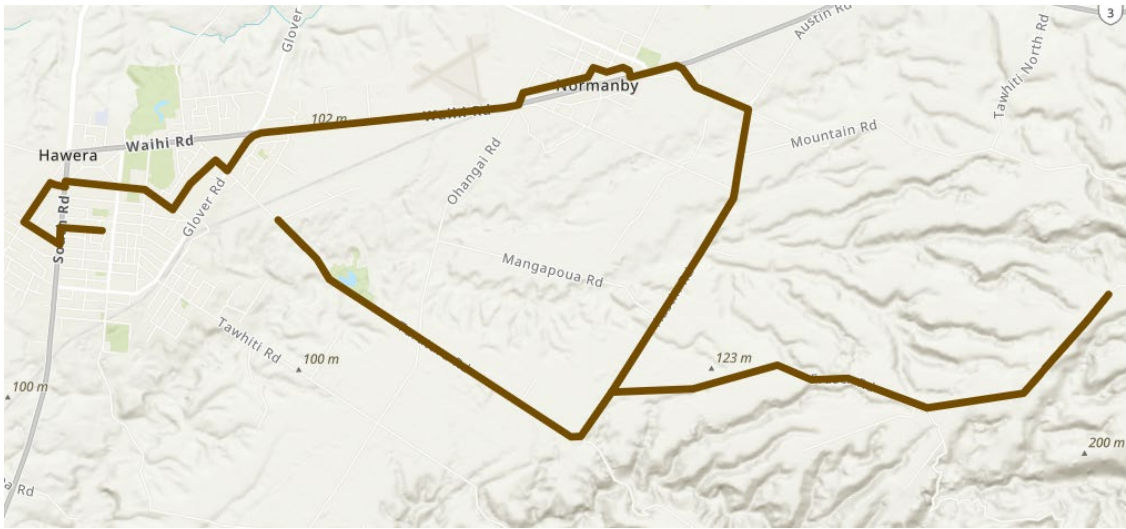

D070108 Fraser Road

Schools on route: St Joseph's Catholic School (Head School),

Te Paepae o Aotea, Hawera Primary School, Normanby School

Stops:	Time: AM	Time: PM
Depart Depot 17 Turuturu Road	7:35	
Kingsford Smith Drive	7:45	
Austin Road / Fraser Road	7:50	
587 Fraser Road (Turn around Point)	7:55	
Fraser Road / Whakatau Road	8:00	
Austin Road Fraser Road	8:05	
Austin / Ketemarae Road	8:10	
Wallscourt Place / Egmont Street	8:15	
Normanby Primary	8:20	
Te Paepae o Aotea	8:25	3:10
Normanby Primary		3:30
Wallscourt Place / Egmont Street		3:35
Austin / Ketemarae Road		3:40
Austin Road Fraser Road		3:45
Fraser Road / Whakatau Road		3:50
587 Fraser Road (Turn around Point)		3:55
Austin Road / Fraser Road		4:00
Kingsford Smith Drive		4:05
Depot		4:15

Please be at the allocated stop about 10 minutes before the bus is due to arrive and always allow 5 minutes after the allocated time in case of delays.