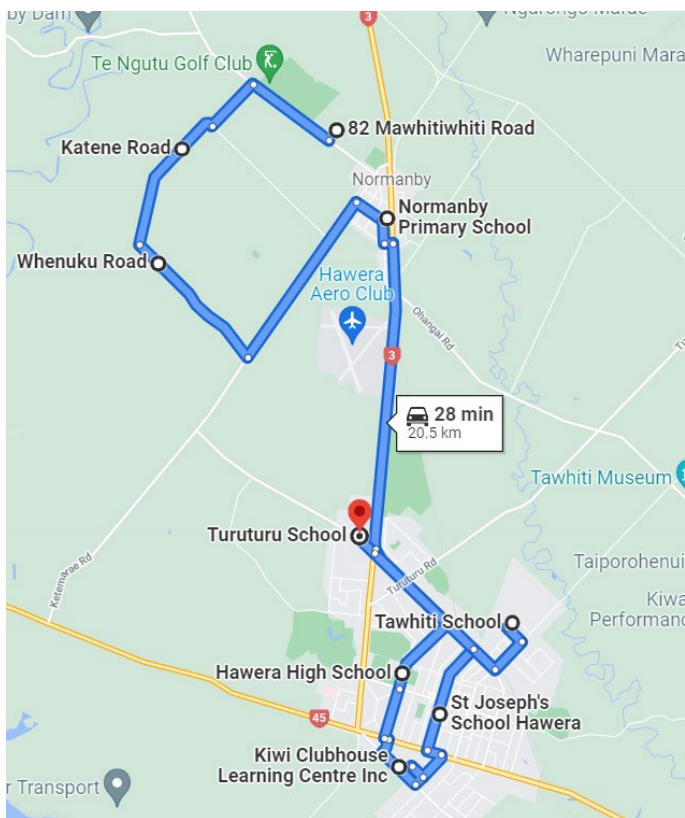

# Route D070103 Whakamara Loop

Schools on route: Te Paepae o Aotea, St Joseph's School, Ramanui School

Stops:	Time: AM	Time: PM
Depart Depot 17 Turuturu Road	7.25	
Hunts Road / SH3	7.40	
216 Whakamara Road	7.45	
Ingahape Road, Old Hall	7:50	
Mokoia Shop, Opposite Mokoia School	8:00	
461B South Road, SH3	8:10	
Hicks Road/ Manawapou Road	8:15	
McAlpine Road/Manawapou Road	8:20	
St Josephs School	8:25	
Te Paepae o Aotea	8:30	3:15
Hawera Pri / Kiwi Club House ( Manawapou Rd)		3:25
Hicks Road/ Manawapou Road		3:30
Whareroa Rd / SH3		3:35
Mokoia School		3:45
Meremere Rd / Whakamara Rd		3:50
216 Whakamara Road		3:55
Ingahape Road, Old Hall		4:00
Ingahape Road / Whakamara Road		4:05
Depot		4:20

# D070104 – Normanby Loop

Schools on Route: Te Paepae o Aotea, St Joseph’s School, Normanby School, Turuturu School

Stops:	Time: AM
Depart Depot 17 Turuturu Road	7:45
Mawhitiwhiti Road / SH3	7:50
Mawhitiwhiti Road / Katene Road	7:55
Katene Road / Whenuku Road	8:00
Whenuku Road / Ketemarae Road	8:05
Normanby School	8:10
Te Paepae o Aotea	8:15
Kiwi Clubhouse	8:25
St Josephs School	8:30
Tawhiti Primary School	8:40
Turuturu Primary School	8:45

# D070107 Ararata

Schools on Route: Te Paepae o Aotea, St Josephs School, Tawhiti School

Stops:	Time: AM	Time: PM
Depart Depot 17 Turuturu Road	7:25	
Turuturu Road / Ohangai Road	7:30	
Austin Road / Ngawini Road	7:35	
Ngawini Road / Ararata Road	7:45	
Makino Valley	7:50	
Ararata Road / Tangahoe Valley Road	8:00	
Tawhiti Road / Ohangai Road	8:10	
Tawhiti Primary	8:14	
St Joseph's Primary	8:20	
Te Paepae o Aotea	8:25	3:10
Tawhiti Primary		3:25
Tawhiti Road / Ohangai Road		3:30
Ararata Road / Tangahoe Valley Road		3:40
Makino Valley		3:50
Ngawini Road / Ararata Road		4:00
Austin Road / Ngawini Road		4:10
Turuturu Road / Ohangai Road		4:15
Depot		4:20