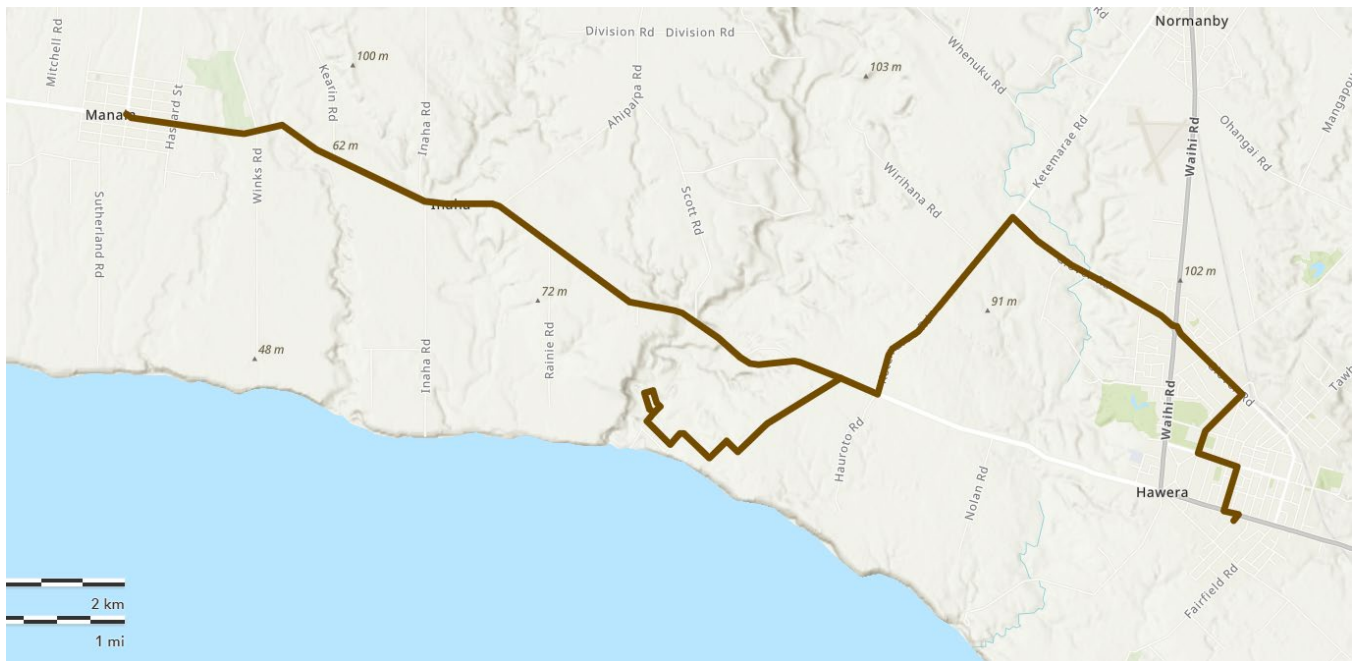

# D070102 Manaia Ohawe

Schools on route: Te Paepae o Aotea, St Josephs School, Turuturu School

Stops:	Time: AM	Time: PM
Depart Depot 17 Turuturu Road	7:25am	
Manaia 4 Square	7:55am	
Stop on left on way out of town	7:55am	
754 South Rd	8:05am	
Ohawe - Kawei Rd loop Bus Stop	8:10am	
9 Hira St, Ohawe	8:10am	
South Road / Ohawe Rd Corner	8:15am	
186 Ketemarae Road	8:20am	
Turuturu School	8:25am	
Te Paepae o Aotea	8:30am	
St Josephs School Shuttle to Te Paepae o Aotea		3:00pm
Te Paepae o Aotea		3:15pm
Turuturu School		3:25pm
Ketemarae Rd / South Rd Corner		3:30pm
9 Hira Street Ohawe		3:40pm
Ohawe - Kawei Rd loop Bus Stop		3:45pm
South Road / Inaha Corner		3:50pm
Manaia 4 Square		4:00pm
Arrive back at Depot		4:15pm

# D070107 Ararata

Schools on Route: Te Paepae o Aotea, St Josephs School, Tawhiti School

Stops:	Time: AM	Time: PM
Depart Depot 17 Turuturu Road	7:25	
Turuturu Road / Ohangai Road	7:30	
Austin Road / Ngawini Road	7:35	
Ngawini Road / Ararata Road	7:45	
Makino Valley	7:50	
Ararata Road / Tangahoe Valley Road	8:00	
Tawhiti Road / Ohangai Road	8:10	
Tawhiti Primary	8:14	
St Joseph's Primary	8:20	
Te Paepae o Aotea	8:25	3:10
Tawhiti Primary		3:25
Tawhiti Road / Ohangai Road		3:30
Ararata Road / Tangahoe Valley Road		3:40
Makino Valley		3:50
Ngawini Road / Ararata Road		4:00
Austin Road / Ngawini Road		4:10
Turuturu Road / Ohangai Road		4:15
Depot		4:20