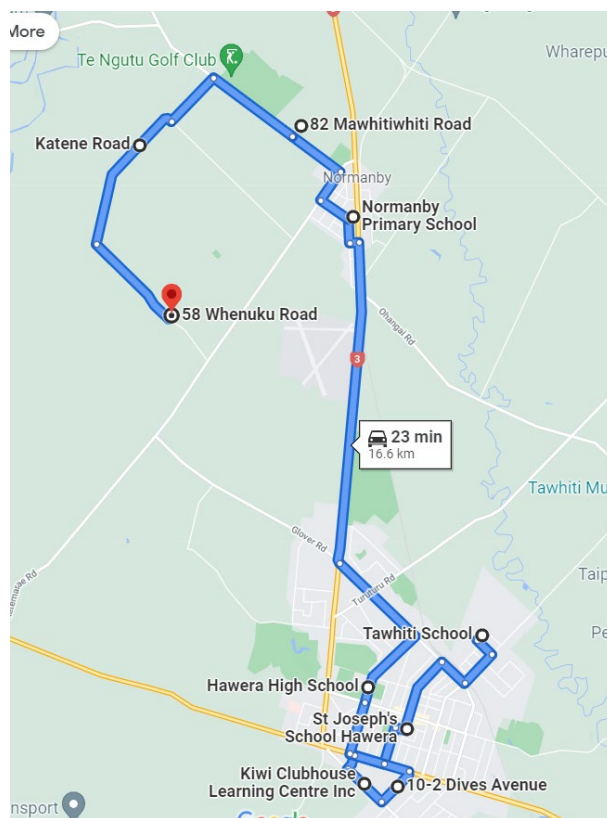

# Route D070103 Whakamara Loop

Schools on route: Te Paepae o Aotea, St Joseph's School, Ramanui School

Stops:	Time: AM	Time: PM
Depart Depot 17 Turuturu Road	7.25	
Hunts Road / SH3	7.40	
216 Whakamara Road	7.45	
Ingahape Road, Old Hall	7:50	
Mokoia Shop, Opposite Mokoia School	8:00	
461B South Road, SH3	8:10	
Hicks Road/ Manawapou Road	8:15	
McAlpine Road/Manawapou Road	8:20	
St Josephs School	8:25	
Te Paepae o Aotea	8:30	3:15
Hawera Pri / Kiwi Club House ( Manawapou Rd)		3:25
Hicks Road/ Manawapou Road		3:30
Whareroa Rd / SH3		3:35
Mokoia School		3:45
Meremere Rd / Whakamara Rd		3:50
216 Whakamara Road		3:55
Ingahape Road, Old Hall		4:00
Ingahape Road / Whakamara Road		4:05
Depot		4:20

# D070104 – Normanby Loop

Schools on Route: Te Paepae o Aotea, St Joseph’s School, Normanby School, Turuturu School

Stops:	Time: AM
Depart Depot 17 Turuturu Road	7:45
Mawhitiwhiti Road / SH3	7:50
Mawhitiwhiti Road / Katene Road	7:55
Katene Road / Whenuku Road	8:00
Whenuku Road / Ketemarae Road	8:05
Normanby School	8:10
Te Paepae o Aotea	8:15
Kiwi Clubhouse	8:25
St Josephs School	8:30
Tawhiti Primary School	8:40
Turuturu Primary School	8:45

# D070107 Ararata

Schools on Route: Te Paepae o Aotea, St Josephs School, Tawhiti School

Stops:	Time: AM	Time: PM
Depart Depot 17 Turuturu Road	7:25	
Turuturu Road / Ohangai Road	7:30	
Austin Road / Ngawini Road	7:35	
Ngawini Road / Ararata Road	7:45	
Makino Valley	7:50	
Ararata Road / Tangahoe Valley Road	8:00	
Tawhiti Road / Ohangai Road	8:10	
Tawhiti Primary	8:14	
St Joseph's Primary	8:20	
Te Paepae o Aotea	8:25	3:10
Tawhiti Primary		3:25
Tawhiti Road / Ohangai Road		3:30
Ararata Road / Tangahoe Valley Road		3:40
Makino Valley		3:50
Ngawini Road / Ararata Road		4:00
Austin Road / Ngawini Road		4:10
Turuturu Road / Ohangai Road		4:15
Depot		4:20